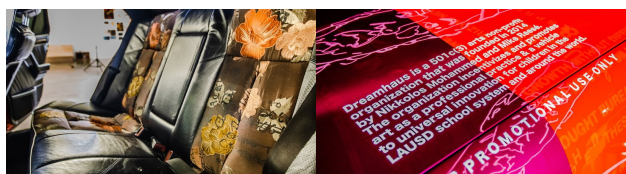

CLASSIC DRIVER

[This Mercedes-Benz art car is a motley masterpiece](#)

Lead

During a recent toy drive in South Los Angeles, art collective and non-profit charity Dreamhaus LA presented a kaleidoscopic 1990s Mercedes-Benz art car. And while we know it won't be to everyone's tastes, you can't deny its audacity or the cause for which it was created...

This spectacular 1995 Mercedes-Benz C36 AMG was created by Dreamhaus LA for a recent charity toy drive that neatly doubled up as an art exhibition at the Californian African American Museum in South Los Angeles. It takes the 'art car' concept to its boundaries, with a kaleidoscope of exterior colours, Dreamhaus LA's abstract motifs and slogans pasted all over its bodywork, and wild floral fabric inserts on the black leather seats, again scrawled with messages. Whether you like it or loathe it, it's Los Angeles' unique creativity at its most audacious and, of course, was created for a worthy cause.